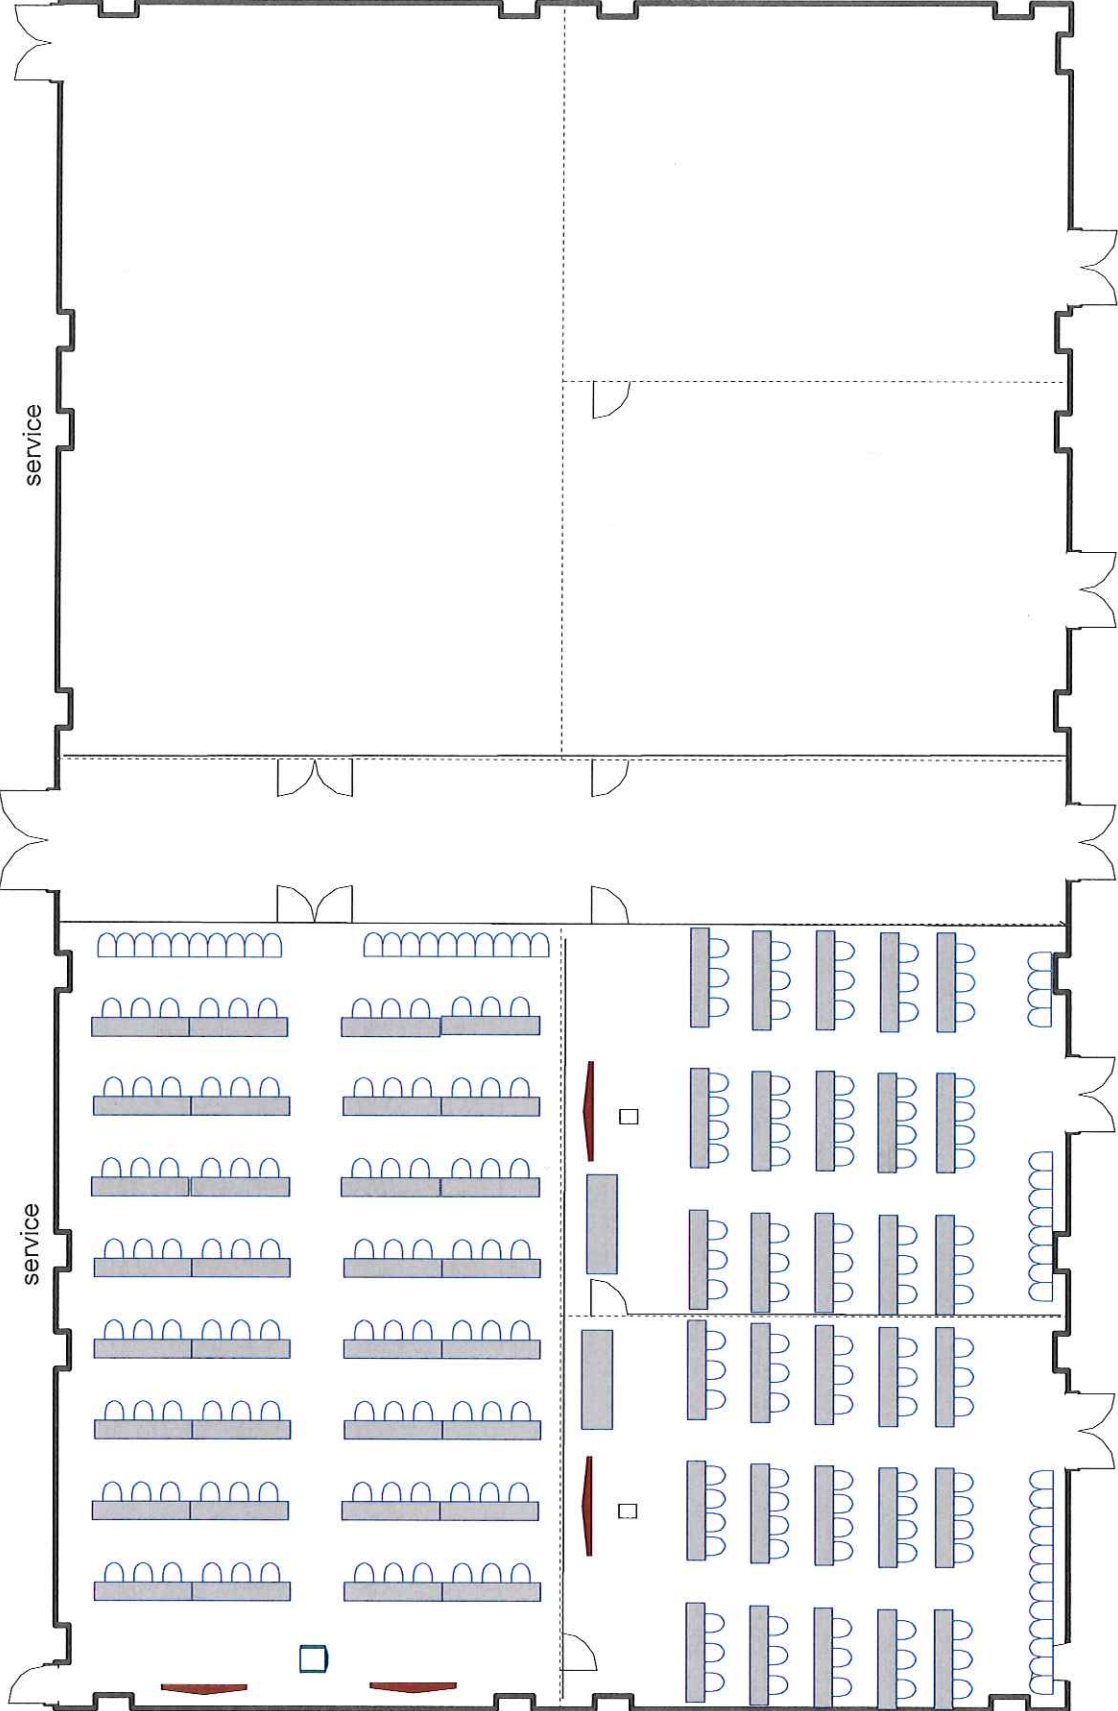

Studio F

service

Studio C

service

Studio E

Studio D

Studio B

Studio A

THURSDAY / 10.12.23

Ballroom

KEHA / KSFM

Studio F

service

Studio C

service

Studio E

Studio D

Studio B

Studio A