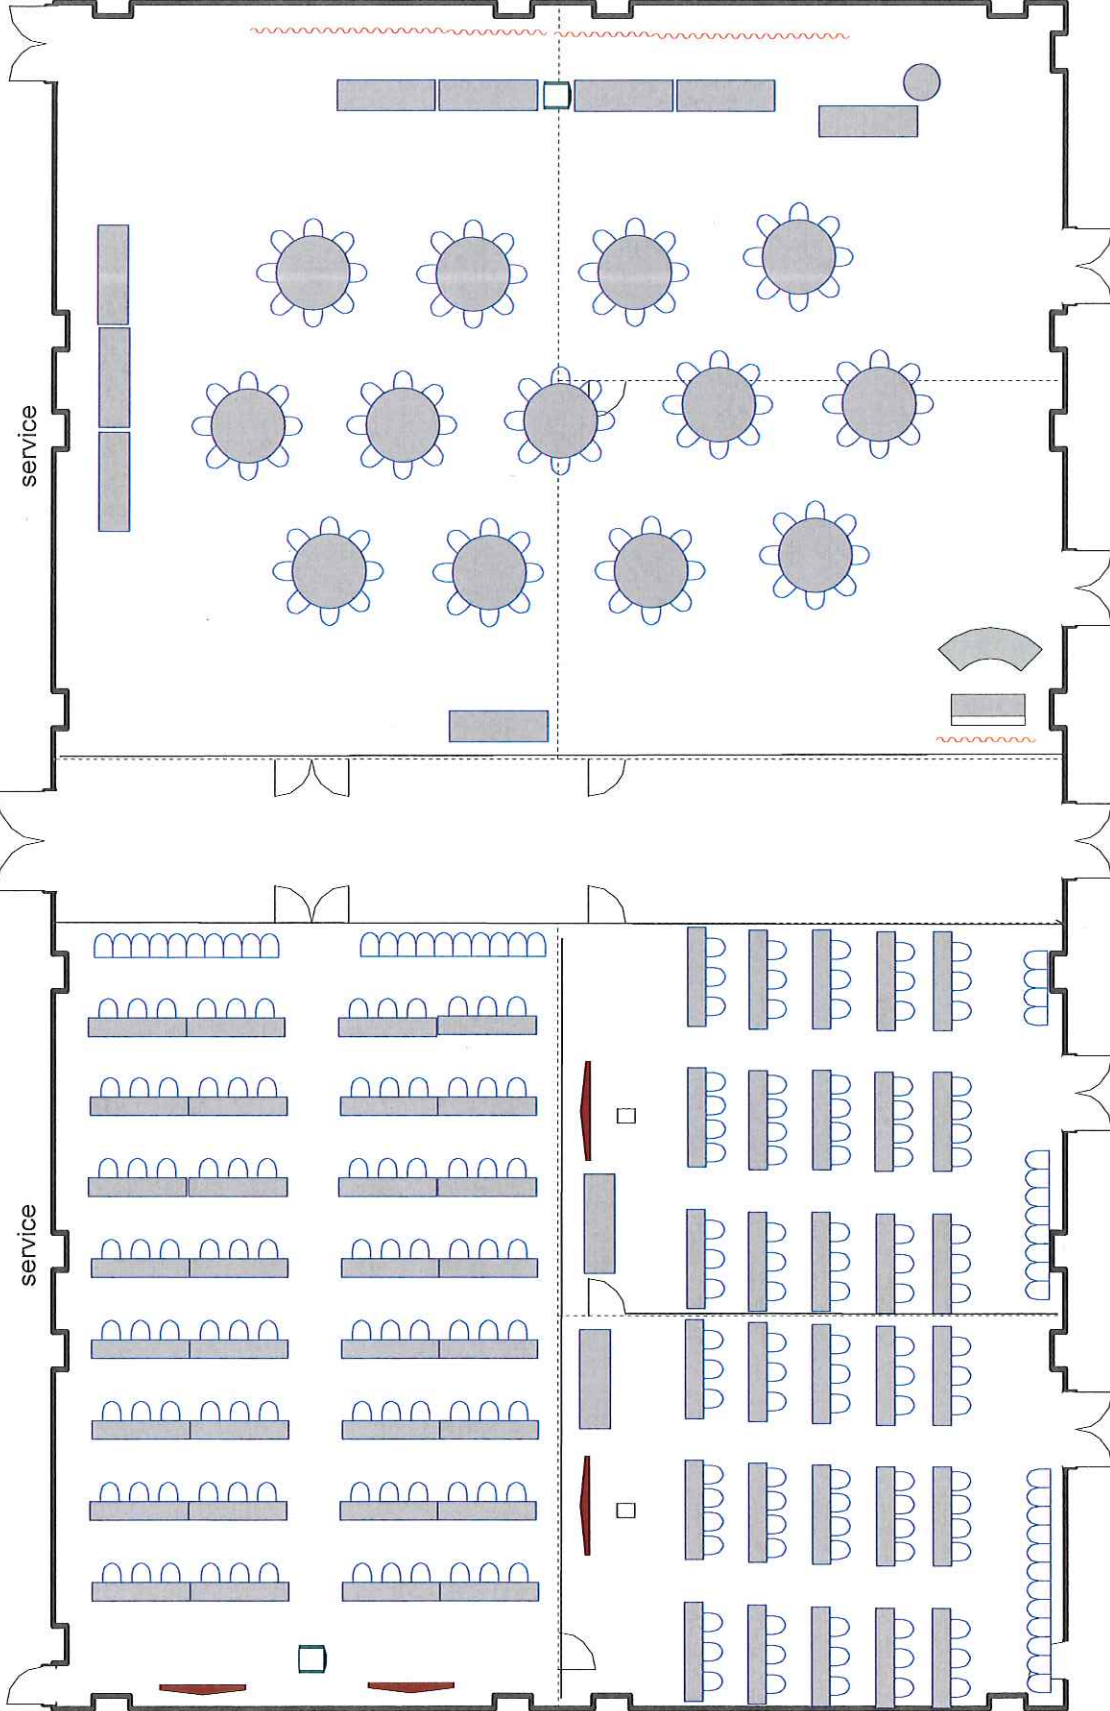

Ballroom Pre-Function

TUESDAY / 10.10.23
WEDNESDAY / 10.11.23
MeetingMatters
INTERCONNECTING Meetings / Lunch

Ballroom

KEHA / KSFM

Studio F

service

Studio C

service

Studio E

Studio D

Studio B

Studio A

WEDNESDAY / 10.11.23

MeetingMatrix
Dinner

Ballroom

KEHA / KSFM

Studio F

service

Studio C

service

Studio E

Studio D

Studio B

Studio A

THURSDAY / 10.12.23

Ballroom

KEHA / KSFM

Studio F

service

Studio C

service

Studio E