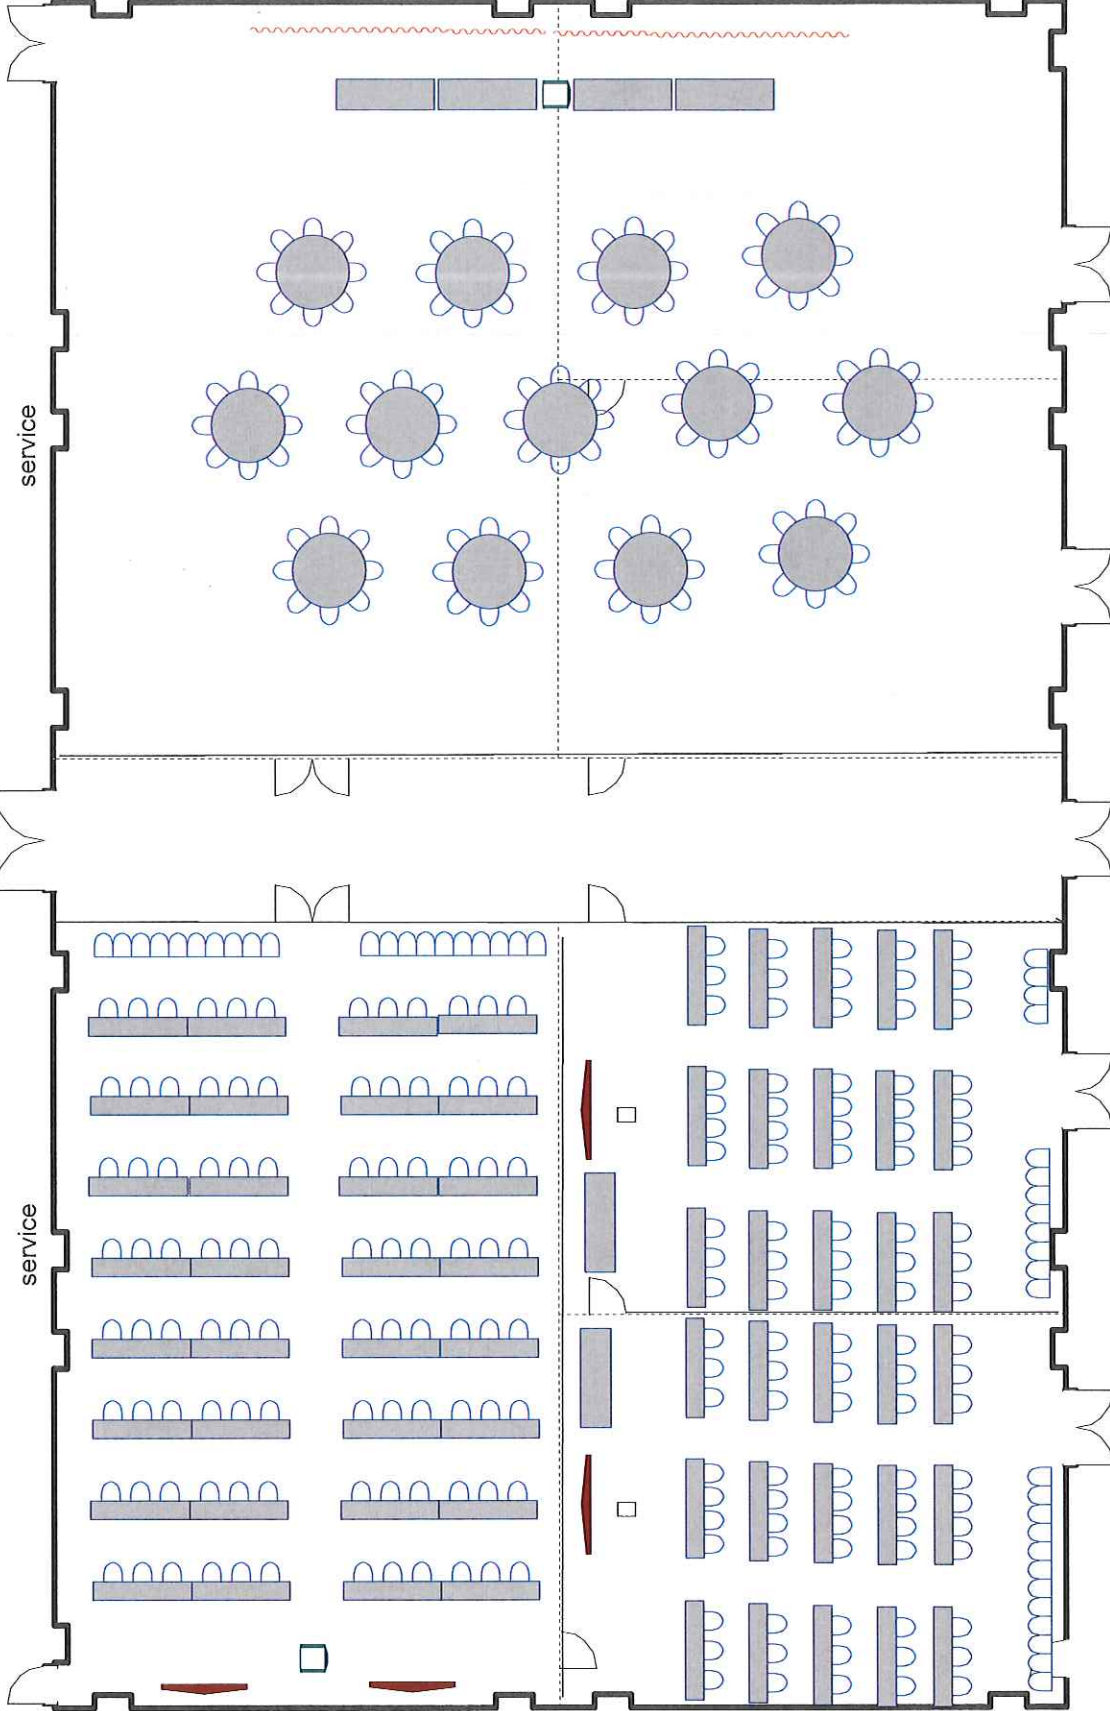

Ballroom Pre-Function

TUESDAY / 10.10.23
WEDNESDAY / 10.11.23
MeetingMatters
INTERCONNECTING Meetings / Lunch

Ballroom

KEHA / KSFM

Studio F

service

Studio C

service

Studio E

Studio D

Studio B

Studio A

WEDNESDAY / 10.11.23

MeetingMatrix
Dinner

Ballroom

KEHA / KSFM

Studio F

service

Studio C

service

Studio E

Studio D

Studio B

Studio A

THURSDAY / 10.12.23

Ballroom

KEHA / KSFM

Studio F

service

Studio C

service

Studio E