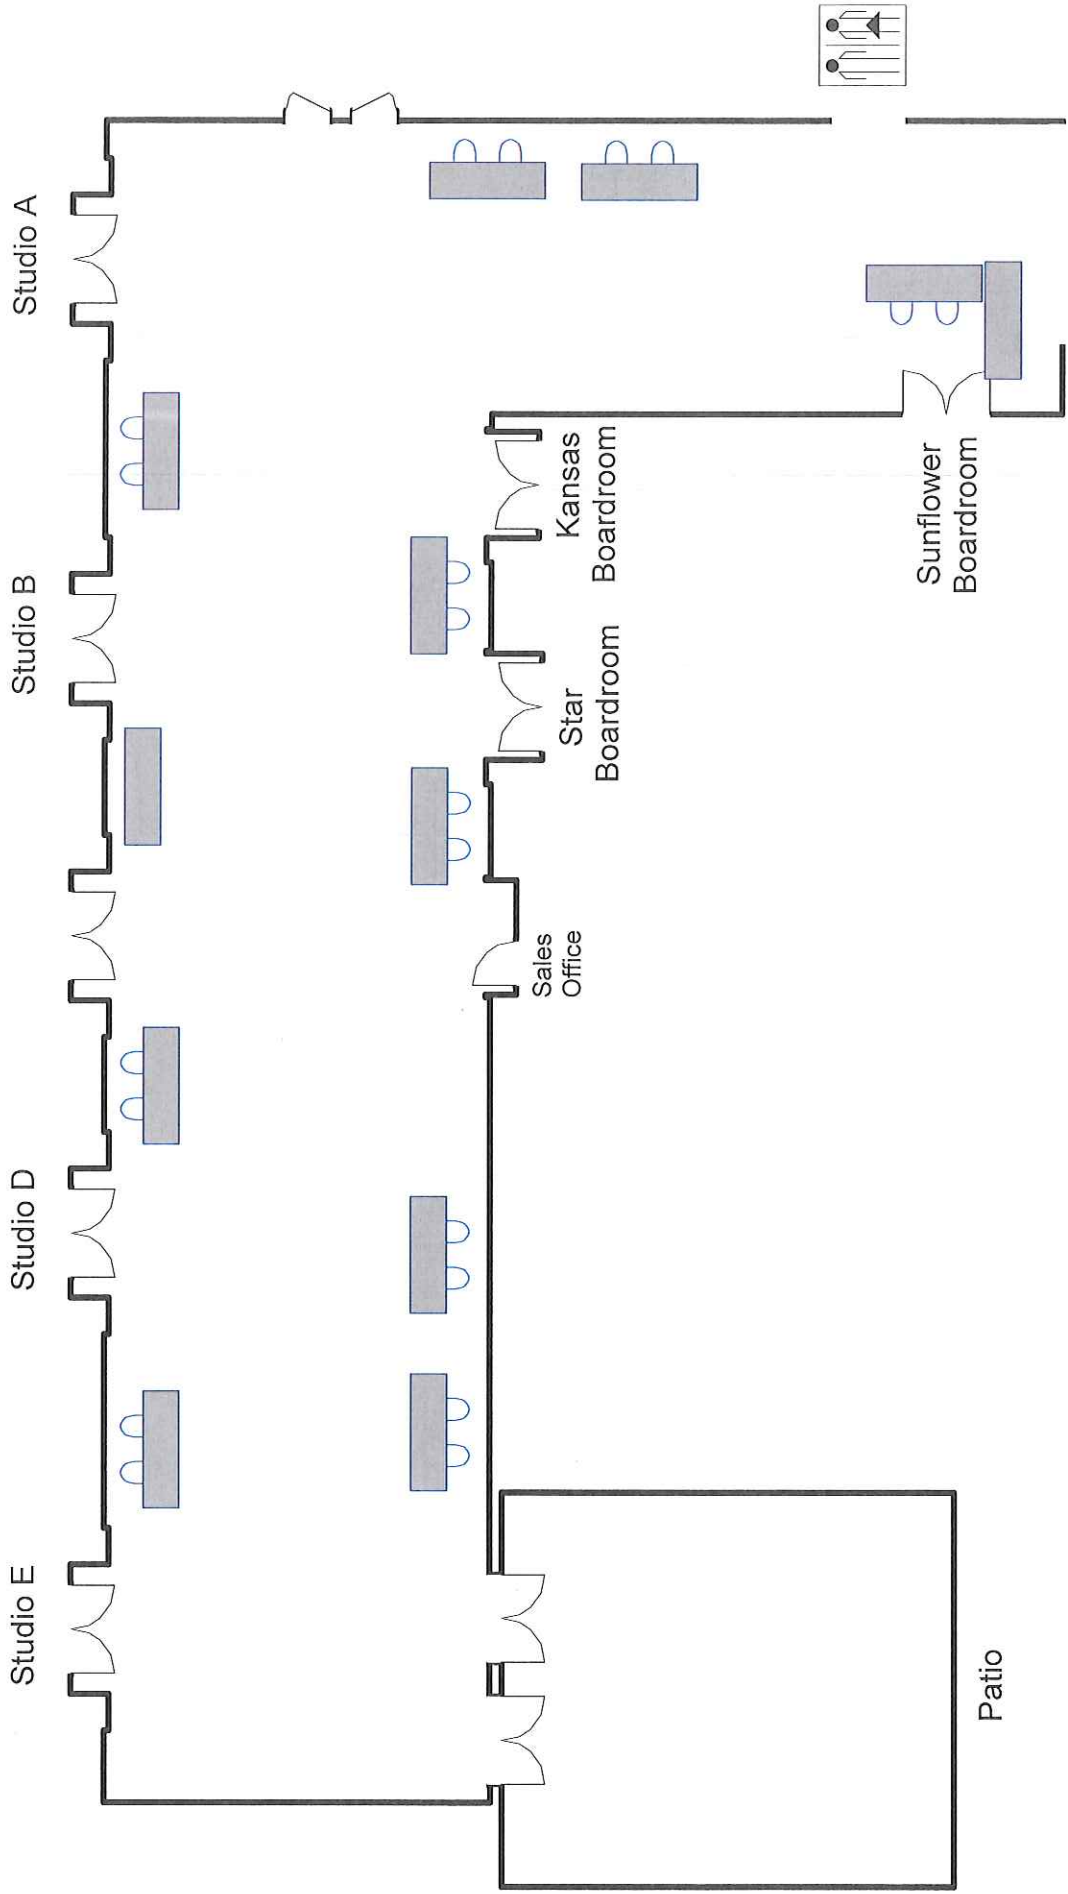

Ballroom Pre-Function

TUESDAY / 10.10.23
WEDNESDAY / 10.11.23
MeetingMatters
INTERCONNECTING Meetings / Lunch

Ballroom

KEHA / KSFM

Studio F

service

Studio C

service

Studio E

Studio D

Studio B

Studio A

WEDNESDAY / 10.11.23

MeetingMatrix
Dinner

Ballroom

KEHA / KSFM

Studio F

service

Studio C

service

Studio E

Studio D

Studio B

Studio A